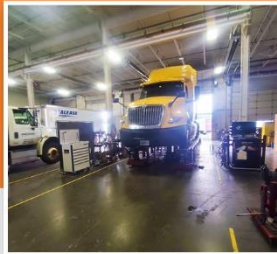

NEW/PRE-OWNED TRUCK, TRAILER & SCHOOL BUS SALES

- Authorized International® Truck Dealer offering a complete line-up of Medium, Heavy and Severe Duty Vehicles for any application
- Crane Carrier, Isuzu, TICO Terminal Tractor Sales
- Quality Class 5-8 Pre-Owned Truck Inventory
- Ranco and Vantage Trailer Sales
- IC Bus and Collins Bus Sales
- Financing Options Available

ALL-MAKES TRUCK AND SCHOOL BUS SERVICE

- 24/7 Onsite Fleet Repair & Maintenance and Breakdown Service Available
- 100+ Repair Bays to get you in and out quickly to minimize downtime
- Certified Factory Technicians & State-of-the-Art Equipment
- Accelerated Service / Express Diagnostics / Quick Lube
- Preventive Maintenance offerings for all makes of trucks, buses and trailers
- DOT/CDE Inspections
- Industry-leading Pneumatic DPF Cleaning
- International360 and ICBus360 Service Communications & Fleet Ownership Tools
- 100% Parts and Labor Warranty for one year

IDEALEASE LEASING/RENTAL SOLUTIONS

- Full Service Truck Leasing
- Short and Long Term Truck Rentals
- Dedicated Maintenance
- Mobile Maintenance
- Safety & Compliance Resources

OUR RENTAL FLEET:

- 26' Box Trucks
- 26' Flatbed Trucks
- 22' Refrigerated Box Trucks
- Single and Tandem Axle Day Cabs
- Sleepers

FULL SERVICE BODY SHOP & PAINT FACILITY

- Servicing ALL-MAKES of trucks and buses
- Full equipped, state-of-the-art facility
- Two-Bay 70' Downdraft Paint Booths
- Authorized Telma Driveline Dealer
- Expert, Accurate Alignment Services utilizing The Bee Line Laser Rack
- Authorized ONSPOT Automatic Tire Chain Dealer
- Suspension Repair
- Welding
- Fabrication
- Free Estimates!